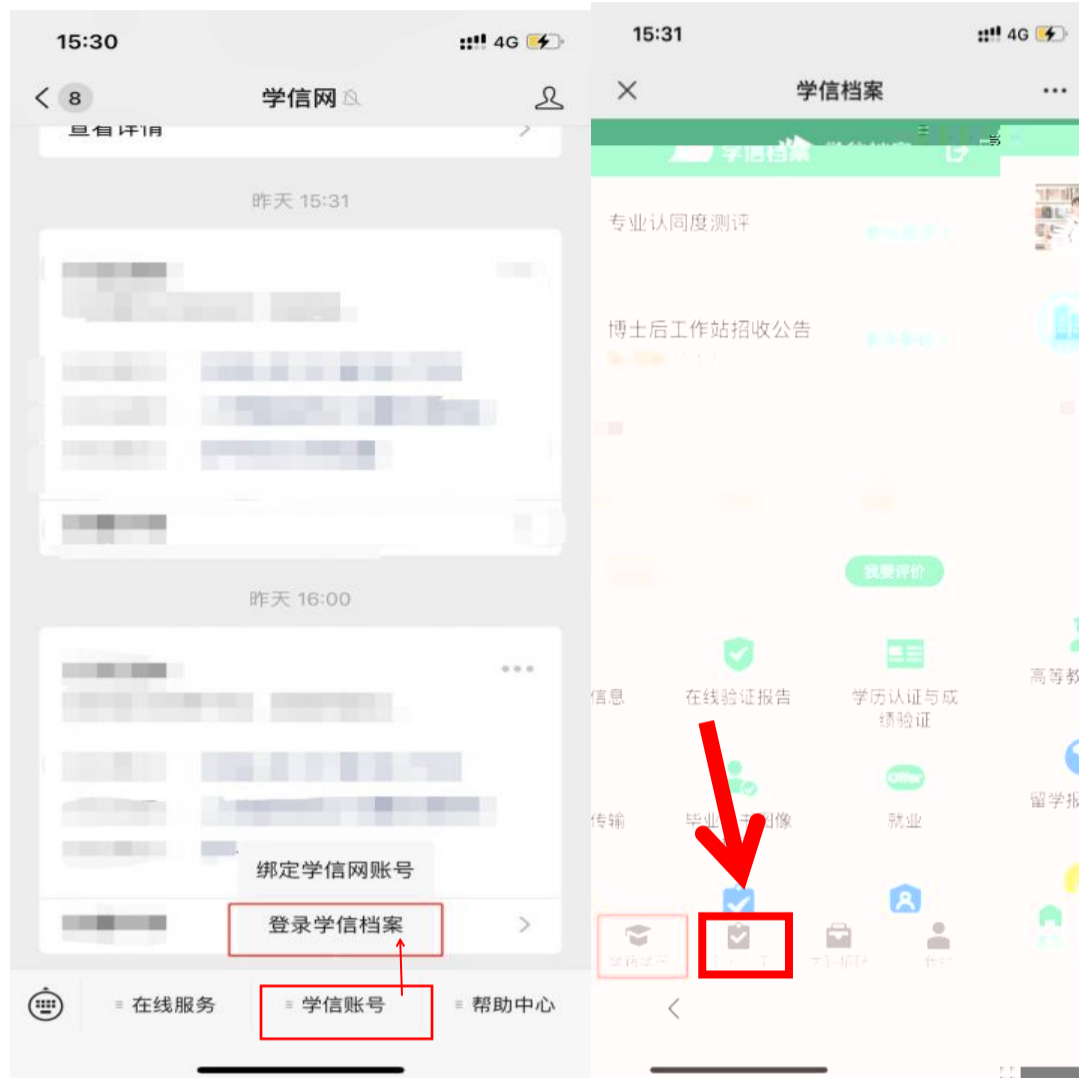

Click the link and log in with CHSI account.

School information and collection code will be displayed only when you have registered correctly.

* 手机号

* 短信验证码

* 密码

* 密码确认

* 姓名

* 证件类型 推荐设置居民身份证。