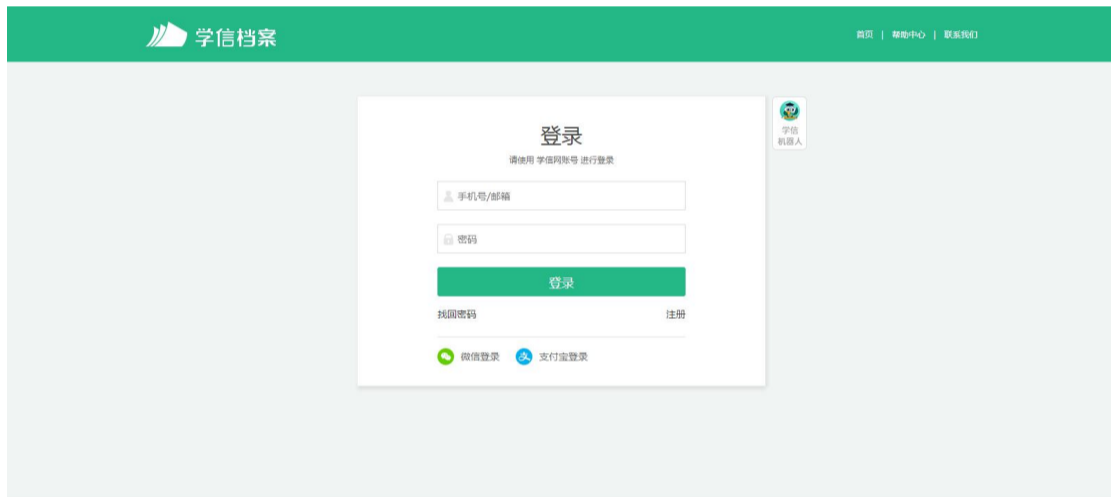

Click the link and log in with CHSI account.

a screenshot of the code and save it.

School information and collection code will be displayed only when you have registered correctly.

* 手机号

* 短信验证码

* 密码

* 密码确认