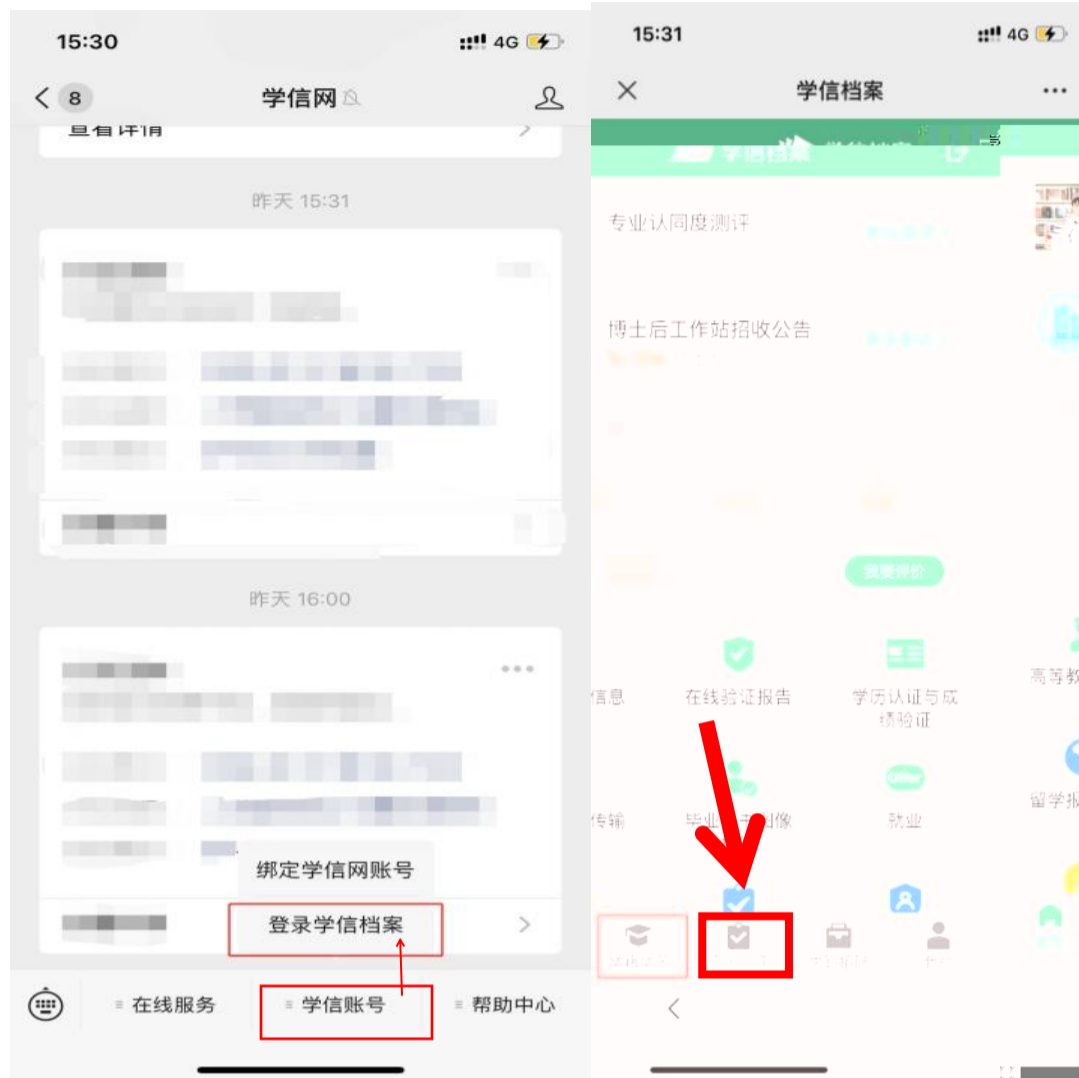

Click the link and log in with CHSI account.

a screenshot of the code and save it.

School information and collection code will be displayed only when you have registered correctly.

* 手机号

* 短信验证码

* 密码

* 密码确认